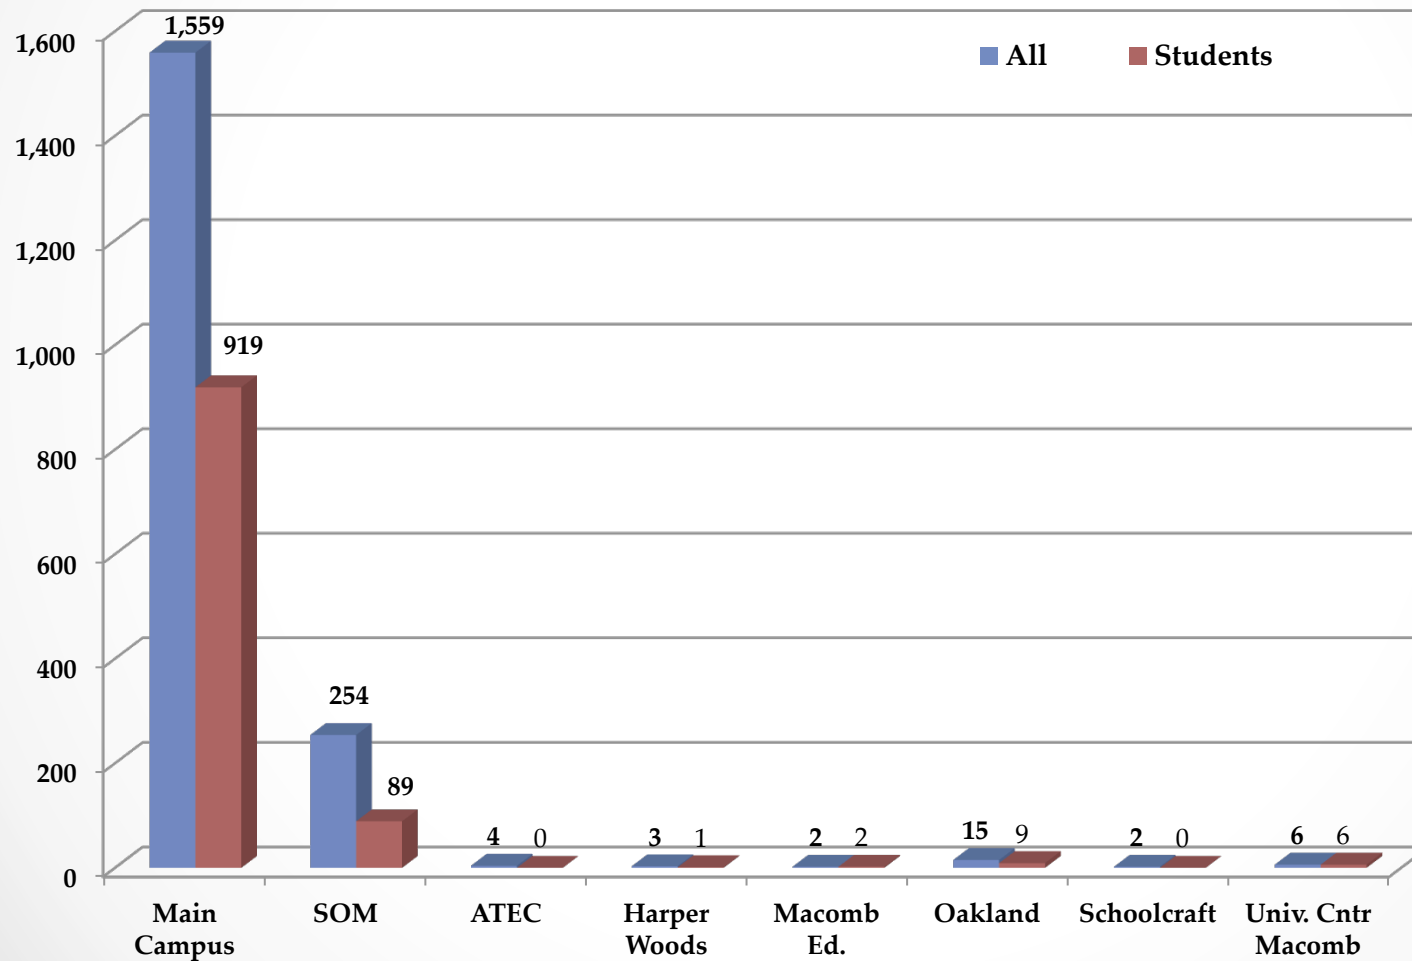

Your Primary Location at WSU