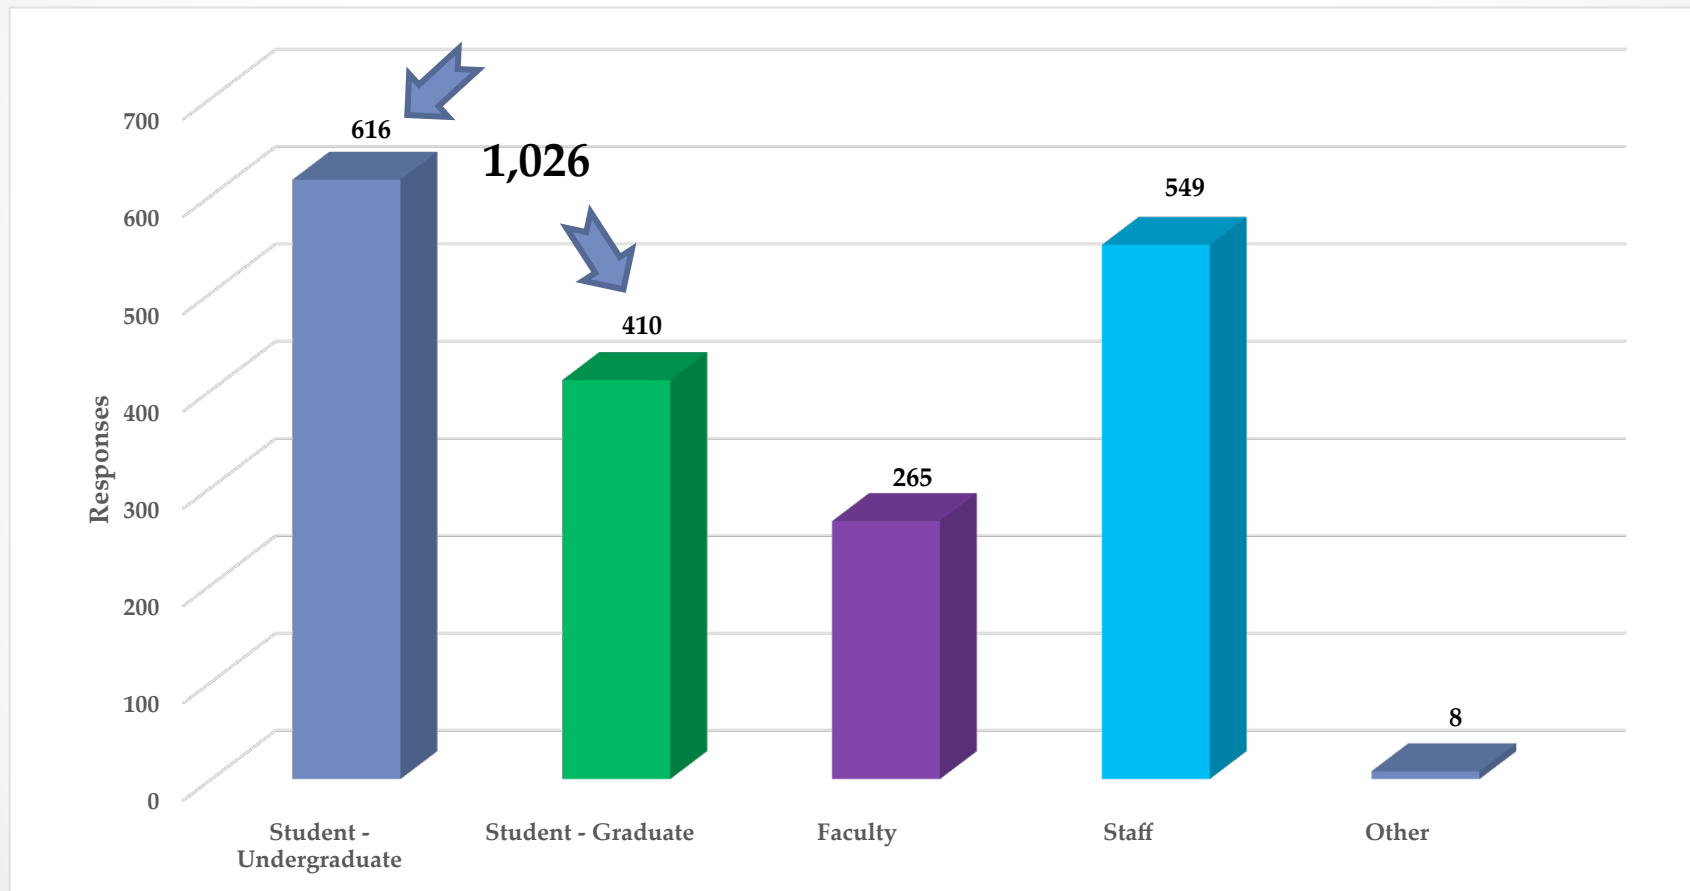

What is Your Primary Role at WSU