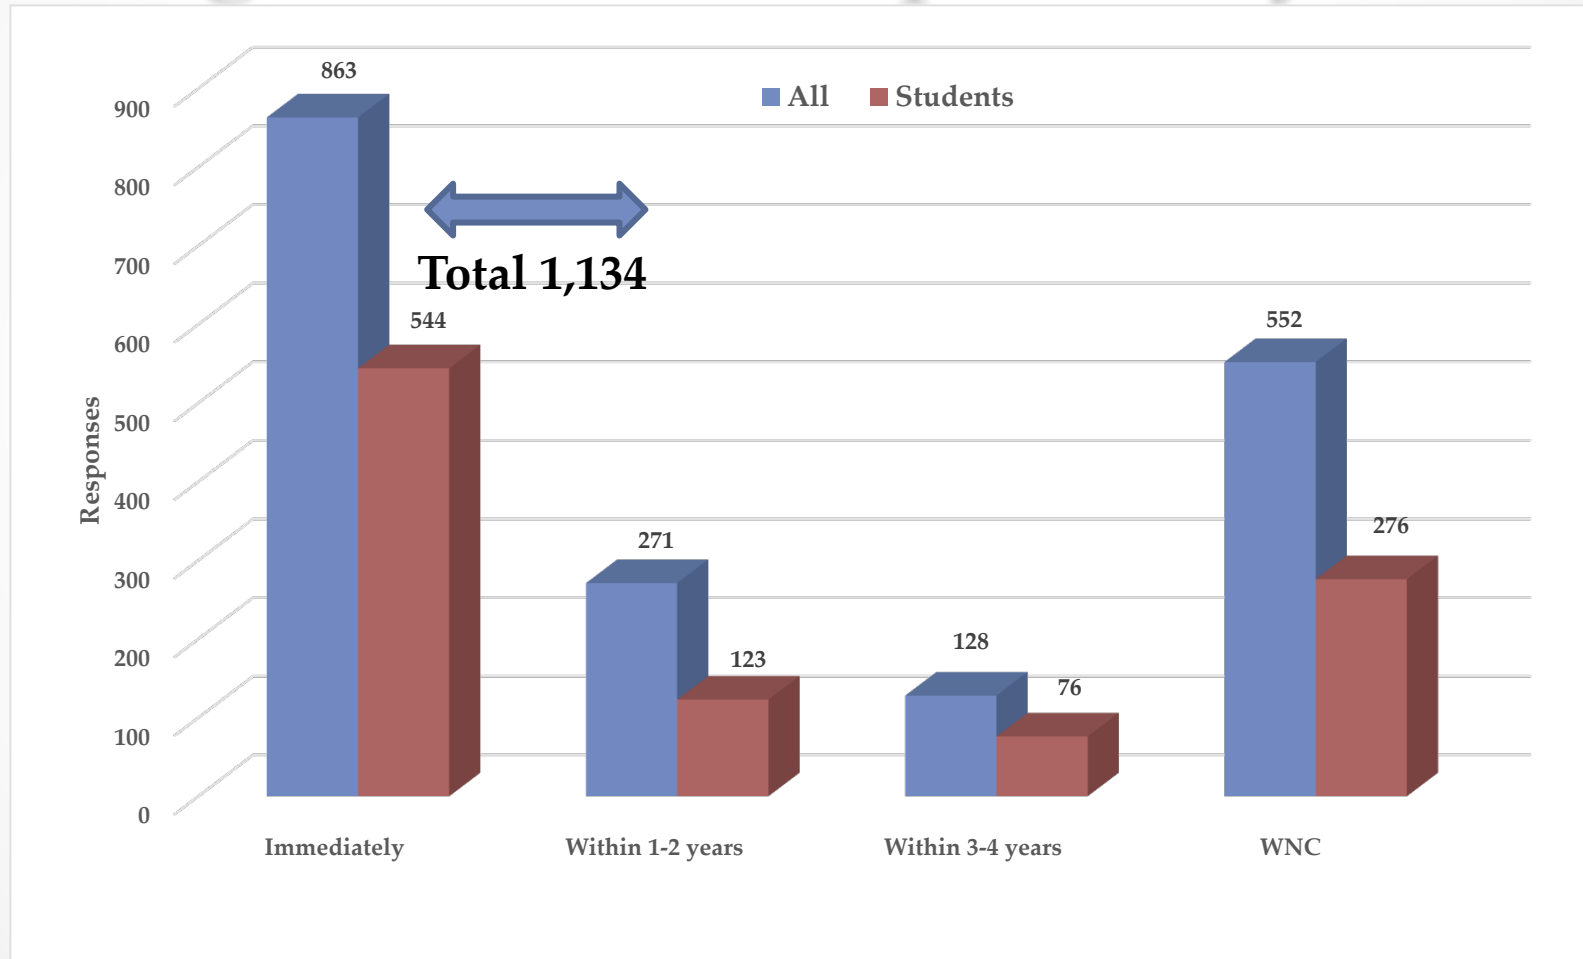

How Soon Would You Consider Using an On-Campus Daycare