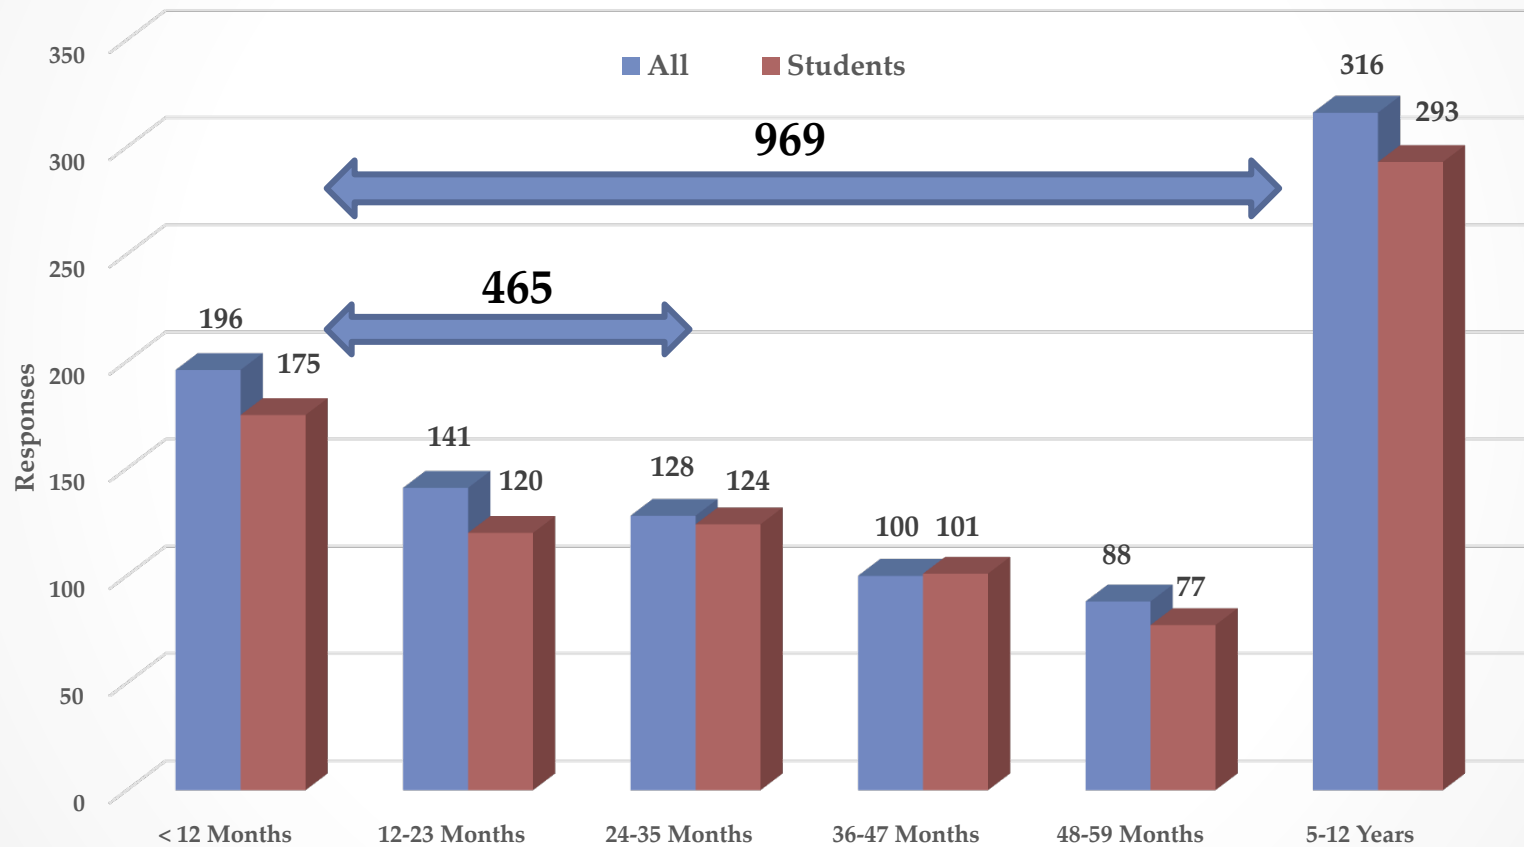

What Age will Your Child/Children be Sept. 2015