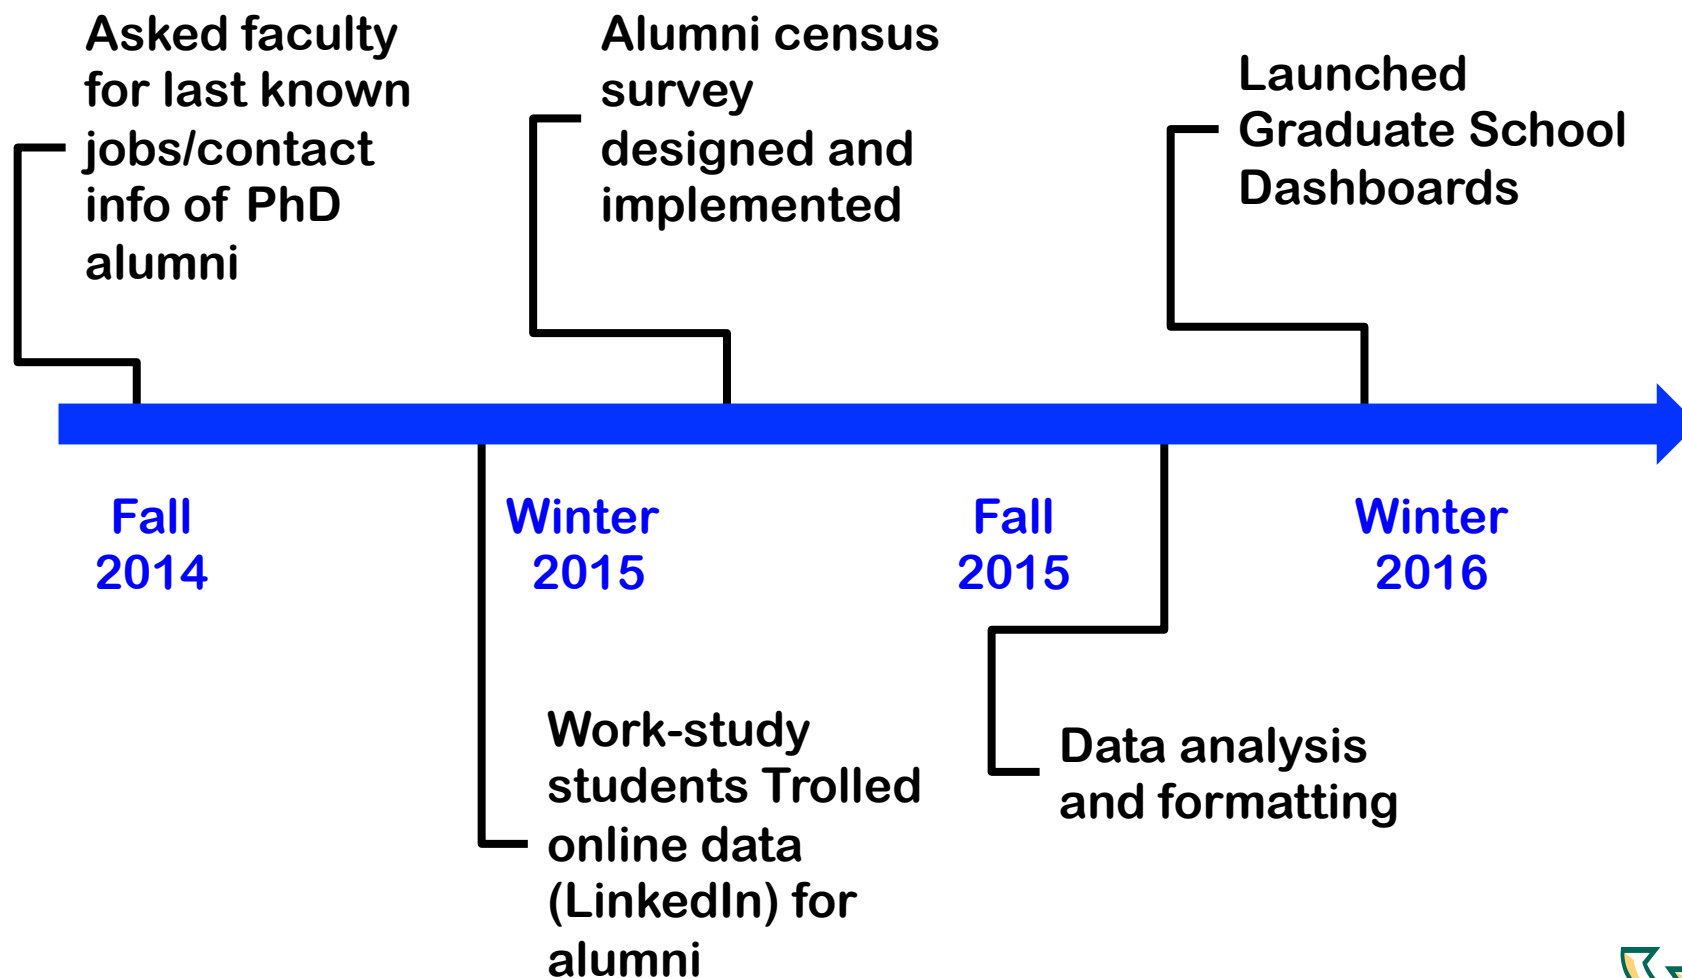

Graduate Data Dashboards and Career Tracking of PhD Alumni

**Andrew Feig, Leah Robinson, Ambika Mathur
Graduate School**

**Mark Byrd and Song Yan
Office of Institutional Research**

Graduate School

Project timeline

Datasets used

- **Banner data on student enrollment**
- **Just shy of 3000 PhD alumni from 15 year window**
- **Online data trolling**
 - Found approximately 88% of alumni
 - Active email addresses for a smaller fraction
 - Permanent @wayne.edu email not effective over long timeframes
- **Alumni census went out to approx. 600 alumni**
 - >80% response rate from alumni we contacted
 - ~560 responses

Uses for the census data

- Identifying mentors for current doctoral students
- Continuous program improvement
- Finding panel members for professional development opportunities for current students
- Reporting on student outcomes on pedagogical projects
- Data to support training grant applications
- Transparency dashboards for new or prospective students

Closing the loop after data collection