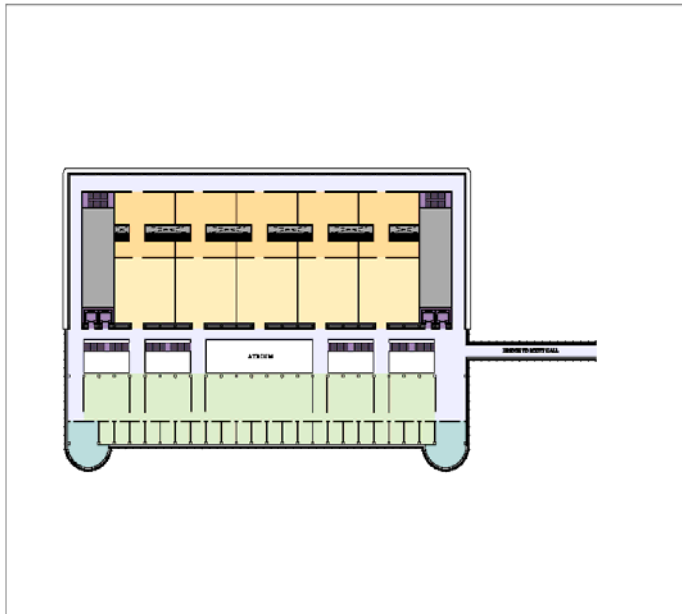

Wayne State University, MI
School of Medicine
Multidisciplinary
Research Building

DETROIT, MI

Typical Floor Plan

- Laboratory Space
- Laboratory Support Space
- Office
- Conference Space
- Vertical Circulation
- Horizontal Circulation
- Restrooms
- Mechanical / Building Service Core